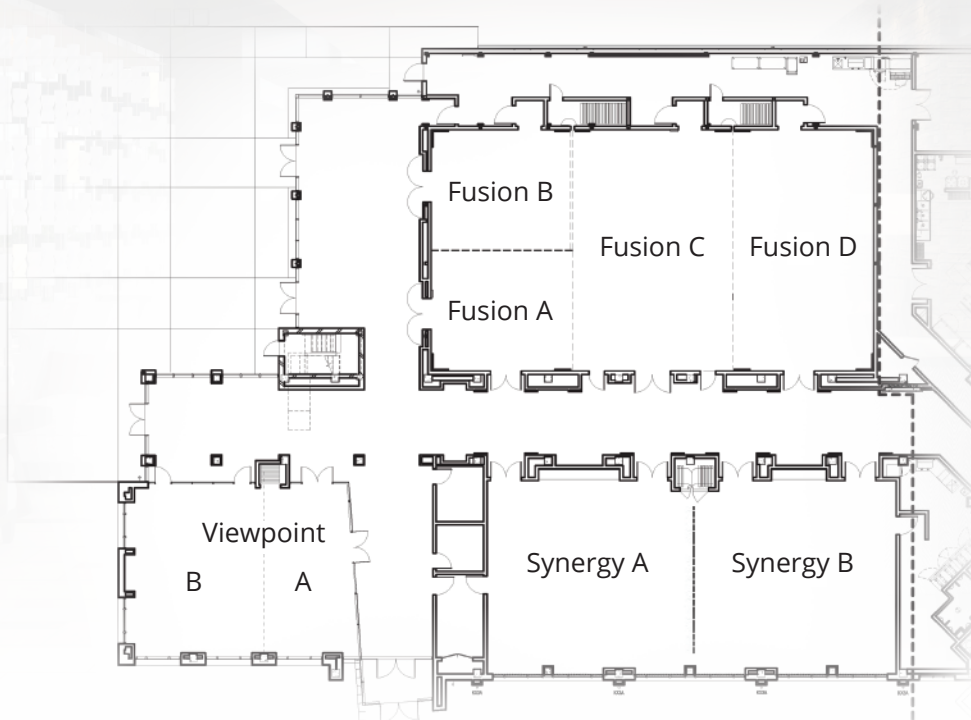

the STATE VIEW

AUTOGRAPH COLLECTION[™]
HOTELS

Room Name	Length	Width	Area(SF)	Banquet	Reception	Theater	Classroom	Conference	Ushape
Viewpoint A	32'-9"	26'-7"	892	70	90	90	36	28	24
Viewpoint B	32'-9"	18'-4"	603	50	70	65	18	20	17
Viewpoint A & B	32'-9"	42'-6"	1495	100	160	160	60	44	40
Synergy A	37'-9"	39'-6"	1520	120	180	170	62	50	42
Synergy B	37'-9"	39'-6"	1530	120	180	160	64	50	42
Synergy A & B	37'-9"	80'	3000	200	300	300	125	-	-
Fusion A	23'-5"	27'-5"	754	60	100	80	30	24	20
Fusion B	23'-5"	27'-5"	646	50	90	70	24	20	18
Fusion C	46'-10"	31'-2"	1483	110	160	160	62	46	40
Fusion D	46'-10"	27'-5"	1038	80	120	115	42	34	28
Fusion A & B	46'-10"	27'-5"	1400	110	160	150	58	46	40
Fusion C & D	46'-10"	58'-7"	2521	160	200	260	100	40	40
Total Fusion	46'-10"	85'-11"	3921	300	400	400	160	-	-